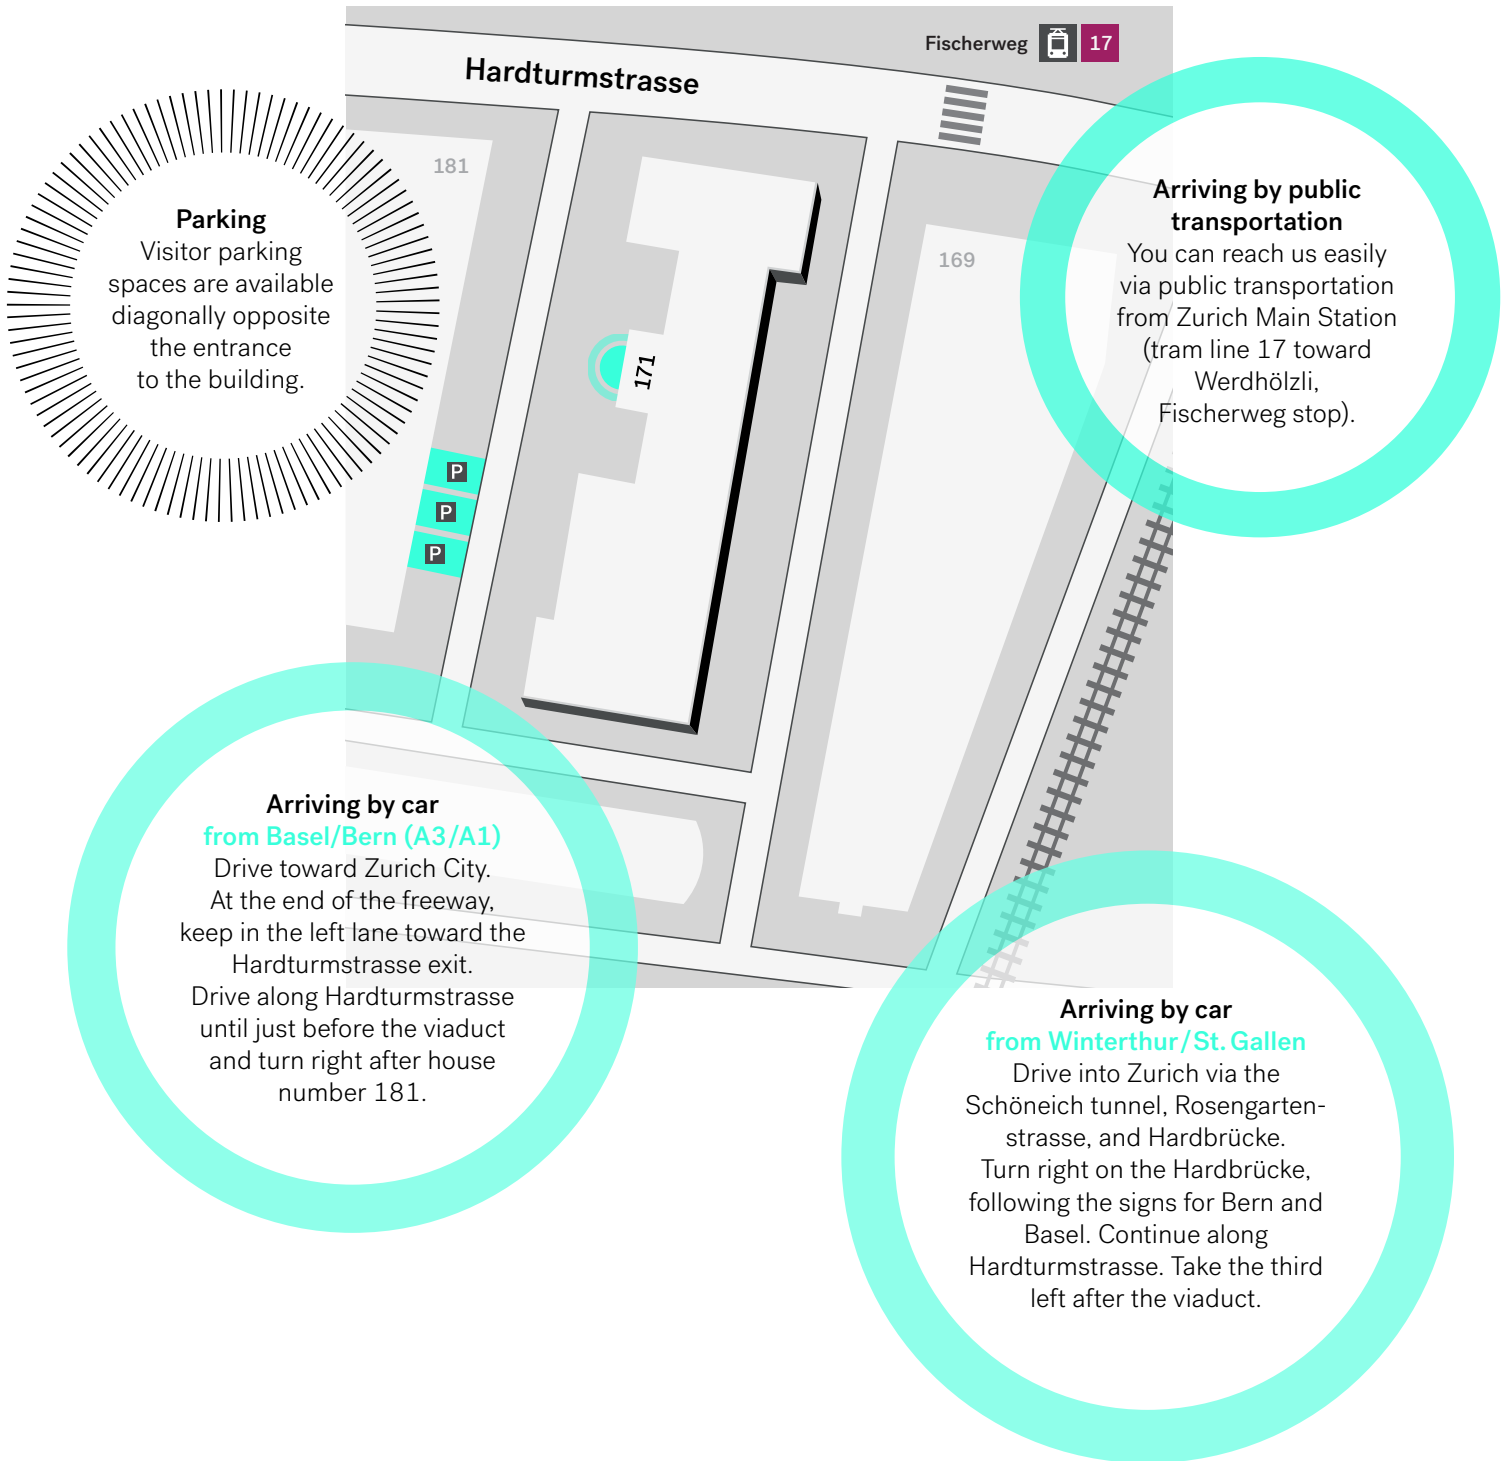

### Parking

Visitor parking spaces are available diagonally opposite the entrance to the building.

### Arriving by public transportation

You can reach us easily via public transportation from Zurich Main Station (tram line 17 toward Werdhölzli, Fischerweg stop).

### Arriving by car from Basel/Bern (A3/A1)

Drive toward Zurich City. At the end of the freeway, keep in the left lane toward the Hardturmstrasse exit. Drive along Hardturmstrasse until just before the viaduct and turn right after house number 181.

### Arriving by car from Winterthur/St. Gallen

Drive into Zurich via the Schöneich tunnel, Rosengartenstrasse, and Hardbrücke. Turn right on the Hardbrücke, following the signs for Bern and Basel. Continue along Hardturmstrasse. Take the third left after the viaduct.